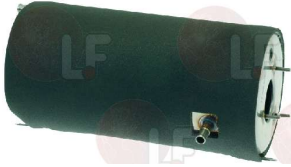

Boilers

3024082 COMPLETE BOILER $\varnothing$ 140x300 mm
for Dishwasher (MODULAR) ECO41 - ECO42 - ECO43A
ECO45 - ECO46 - ECO47A - OPT410 - OPT412
OPT415A - OPT420 - OPT422 - OPT425A - OPT430
OPT432 - OPT435 - OPT440 - OPT442 - OPT445
OPT470 - OPT472 - OPT475 - OPT480 - OPT482