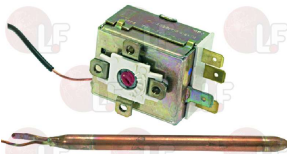

# MARELS

Suitable for:

MARELS

**3444614 SINGLE-PHASE THERMOSTAT 90°C**

15A 250V  
covered capillary 2000 mm  
bulb  $\varnothing$  6.5x90 mm  
for Dishwasher (ELETTROBAR) E60 - E65  
for Dishwasher conveyor type (ELETTROBAR) RIVER150  
for Dishwasher hood type (CAPIC) M1100  
for Dishwasher hood type (ELETTROBAR) E100 - E110  
E120  
for Glasswasher/Cupwasher (ATA) - Series AL  
for Pan/utensilwashing machines (ELETTROBAR) E61  
E61H