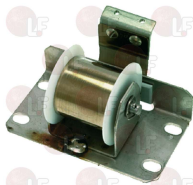

Springs

1. **3242150 DOOR SPRING MODEL BBSR46**
   carrying capacity 4 kg