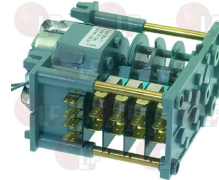

MARELS 461.029.00

Suitable for:

**3322245 TIMER 7804 F1 4 CAMS**  
 230V 50/60Hz  
 cycle 150"  
 no pin  
 for Dishwasher (MODULAR) ECO5  
 for Glasswasher/Cupwasher (MODULAR) ECO4

MARELS 461.036.00