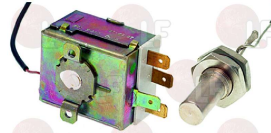

## Thermostats

**3444013 RING NUT  $\varnothing$  55 mm**  
chrome-plated metal  
for thermostat TR/2 knob

MARELS

**3444604 SET TEMPERATURE THERMOSTAT F/TANK 53°C**  
preset temperature  
covered capillary 600 mm  
button bulb  $\varnothing$  14x31 mm  
16A 250V  
for Dishwasher (ELETTROBAR) E46 - E50 - E51 - E52  
E55 - 510F  
for Dishwasher (MODULAR) OPT50  
for Glasswasher/Cupwasher (ELETTROBAR) E45  
for Glasswasher/Cupwasher (MODULAR) OPT40