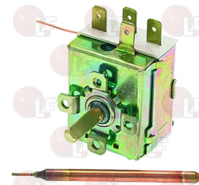

MARELS 461.016.00

3444004 THERMOSTAT TR2 0-90°C

D-shaped pin $\varnothing$ 6x4.6 mm
capillary 1500 mm - 15A 250V
bulb $\varnothing$ 6.5x95 mm
for Dishwasher (BONNET) INO36
for Dishwasher (COMENDA) F20 - F45 - LF320
for Dishwasher (LINEA BLANCA) LC-1500 - LC-1700
LC-2000 - LC-2300 - LC-2300TR - LC-2600
LC-2800
for Dishwasher (SAMMIC)
for Dishwasher (THIRODE) VSL450
for Dishwasher conveyor type (COMENDA) - Series AC
Series ACR - Series ACS - Series S - Series SNL
for Dishwasher hood type (LINEA BLANCA) LC-3500
LC-4000
for Glasswasher/Cupwasher (COMENDA) B11T