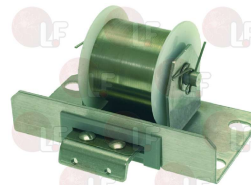

MARELS

1. **3250043 DOOR SPRING 40 mm**
   load capacity: kg 5
   for Dishwasher conveyor type (COMENDA) ACS162