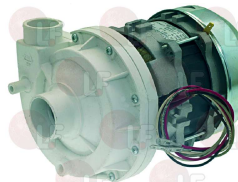

MARELS 464.082.00

MARELS 464.083.00

3122393 ELECTRIC PUMP LGB ZF320VSX 0.75HP 230V
inlet external $\varnothing$ 45 mm - outlet external $\varnothing$ 40 mm
motor revolutions 2800
capacitor 12.5 μ f
for Dishwasher hood type (SILANOS) E1000 - N1000