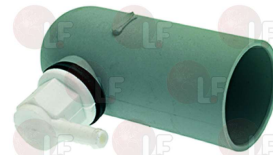

MARELS

3060609 AIR CHAMBER 34x79 mm
for Glasswasher/Cupwasher (BONNET) VR1000R
VR1000RAD - VR1500C - VR1500CAD
for Glasswasher/Cupwasher (COLGED) STEEL31
for Glasswasher/Cupwasher (ELETTROBAR) 21F - 31F
for Glasswasher/Cupwasher (KREFFT) GLX920