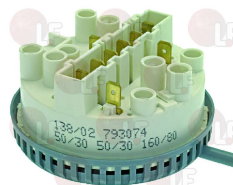

Suitable for:

MARELS

Suitable for:

3320027 PRESSURE SWITCH 50/30 mm 250V 16A
1 level
max operating temperature 85°C
for DISHWASHER
for Dishwasher (COMENDA) F45 - F53 - F533 - F54
F543 - F544 - F55 - F65
for Dishwasher conveyor type (COMENDA) AC12A
AC150 - AC170 - AC200 - NE3001 - NE4001
NE5501 - NE7501 - NE9001 - NG600 - NG600E
NG900 - NG900E
for Dishwasher hood type (COMENDA) C140 - C30
C85 - LC380 - LC380BT
for Glasswasher/Cupwasher (COMENDA) B10T - B12T
LBR200 - LBR215 - LBR215A - LBR275 - LBR275A
for Glasswasher/Cupwasher (ELVIOMEX-ALFA)
VERGINA840

MARELS

3320037 PRESSURE SWITCH 50/30-50/30-160/80
16(4)A 250V
for Dishwasher conveyor type (COMENDA) LAV1000

MARELS

3320128 PRESSURE SWITCH 60/25 mm
for Dishwasher (MODULAR) ECO5
for Glasswasher/Cupwasher (MODULAR) ECO4

MARELS 462.003.00

3320083 PRESSURE SWITCH 90/56 mm 250V 16A
for Dishwasher (ELETTROBAR) E46 - E50 - E51 - E52
NIAGARA51 - RIVER50 - RIVER50D
for Glasswasher/Cupwasher (ELETTROBAR) RIVER40

MARELS 462.013.00

MARELS 46201300

Pumps

3122162 ELECTR/PUMP LGB ZF130SX 0.26HP 230V
inlet external $\varnothing$ 28 mm - outlet external $\varnothing$ 28 mm
motor revolutions 2800
0.26HP 230V 50Hz - capacitor 6.3 μ f
for LAMBER S510-040F-GS4-A81
for Dishwasher (LAMBER) 040F
for Glasswasher/Cupwasher (LAMBER) GS4 - S510

MARELS 464.082.00

MARELS 464.083.00

3122393 ELECTRIC PUMP LGB ZF320VSX 0.75HP 230V
inlet external $\varnothing$ 45 mm - outlet external $\varnothing$ 40 mm
motor revolutions 2800
capacitor 12.5 μ f
for Dishwasher hood type (SILANOS) E1000 - N1000

MARELS 464.014.00