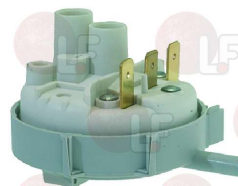

MARELS 462.003.00

3320083 PRESSURE SWITCH 90/56 mm 250V 16A
for Dishwasher (ELETTROBAR) E46 - E50 - E51 - E52
NIAGARA51 - RIVER50 - RIVER50D
for Glasswasher/Cupwasher (ELETTROBAR) RIVER40