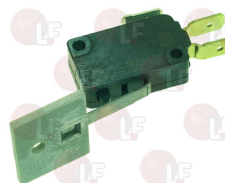

3240169 HOOD MICROSWITCH V5F110BB contact capacity 10A 250V